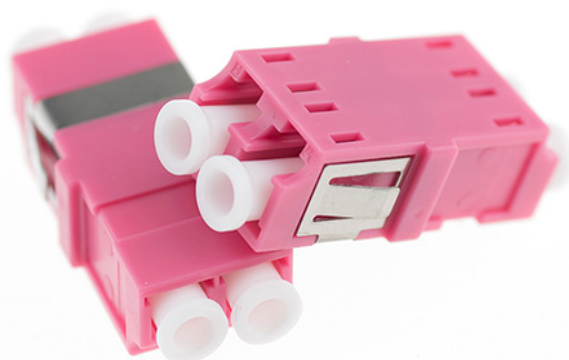

LC Duplex Adapter

LC/PC ,LC/APC Duplex Adapter

Description

LC Duplex Adapter can be instead of two simplex adapters, can significantly reduce the product size, suitable for all kinds of compact module installations.

Feature

- Panel clip for easy installation
- Available in several standard colors
- Available without flange or with flange, saving panel space
- All parts compliant with ROHS
- Compliant with Telcordia and IEC

A B C D E F G H

Technical Requirements:

1.The dimensions showing on the drawing are just for reference.

Title	LC Duplex adapter with flange		
Drawing	Steven	Item No	
Check	Henry	Drawing No:	
Approval	Williams		曦和光电科技有限公司
Date	2018	Page: 1-1	XH Opto Tech Co.,LTd