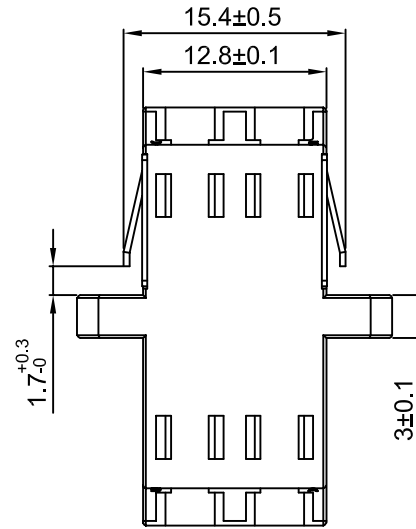

A B C D E F G H

Technical Requirements:

1.The dimensions showing on the drawing are just for reference.

Title	LC Duplex adapter with flange		
Drawing	Steven	Item No	
Check	Henry	Drawing No:	
Approval	Williams		曦和光电科技有限公司
Date	2018	Page: 1-1	XH Opto Tech Co.,LTd

1
2
3
4
5
6

A B C D E F G H

1
2
3
4
5
6

Technical Requirements:

1.The dimensions showing on the drawing are just for reference.

Title	LC Duplex adapter without flange		
Drawing	Steven	Item No	
Check	Henry	Drawing No:	
Approval	Williams		曦和光电科技有限公司
Date	2018	Page: 1-1	XH Opto Tech Co.,LTd

A B C D E F G H

Technical Requirements:

1.The dimensions showing on the drawing are just for reference.

Title	One body LC Duplex adapter wiht flange		
Drawing	Steven	Item No	
Check	Henry	Drawing No:	
Approval	Williams		曦和光电科技有限公司
Date	2018	Page: 1-1	XH Opto Tech Co.,LTd

2

3

4

5

6

Technical Requirements:

1.The dimensions showing on the drawing are just for reference.

Title	One body LC Duplex adapter without flange		
Drawing	Steven	Item No	
Check	Henry	Drawing No:	
Approval	Williams		曦和光电科技有限公司
Date	2018	Page: 1-1	XH Opto Tech Co.,LTd