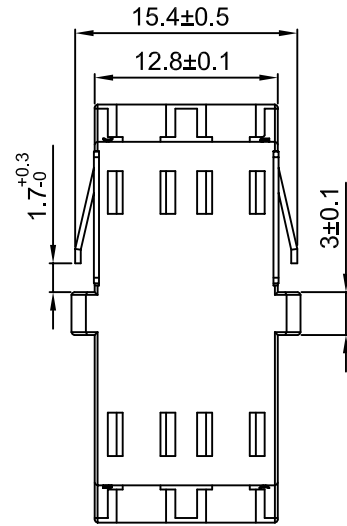

1
2
3
4
5
6

A B C D E F G H

1
2
3
4
5
6

Technical Requirements:

1.The dimensions showing on the drawing are just for reference.

Title	LC Duplex adapter without flange		
Drawing	Steven	Item No	
Check	Henry	Drawing No:	
Approval	Williams		曦和光电科技有限公司
Date	2018	Page: 1-1	XH Opto Tech Co.,LTd

A B C D E F G H

Technical Requirements:

1.The dimensions showing on the drawing are just for reference.

Title	One body LC Duplex adapter wiht flange		
Drawing	Steven	Item No	
Check	Henry	Drawing No:	
Approval	Williams		曦和光电科技有限公司
Date	2018	Page: 1-1	XH Opto Tech Co.,LTd

1

2

3

4

5

6

A B C D E F G H

1

2

3

4

5

6

Technical Requirements:

1.The dimensions showing on the drawing are just for reference.

Title	One body LC Duplex adapter without flange		
Drawing	Steven	Item No	
Check	Henry	Drawing No:	
Approval	Williams		曦和光电科技有限公司
Date	2018	Page: 1-1	XH Opto Tech Co.,LTd