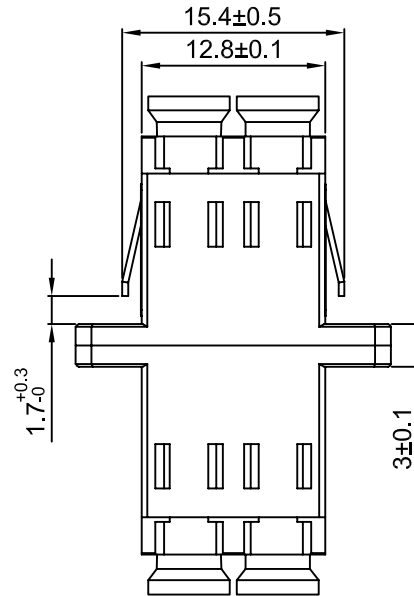

A B C D E F G H

Technical Requirements:

1.The dimensions showing on the drawing are just for reference.

Title	LC Duplex adapter with flange		
Drawing	Steven	Item No	
Check	Henry	Drawing No:	
Approval	Williams		曦和光电科技有限公司
Date	2018	Page: 1-1	XH Opto Tech Co.,LTd

1
2
3
4
5
6

A B C D E F G H

1
2
3
4
5
6

Technical Requirements:

1.The dimensions showing on the drawing are just for reference.

Title	LC Duplex adapter without flange		
Drawing	Steven	Item No	
Check	Henry	Drawing No:	
Approval	Williams		曦和光电科技有限公司
Date	2018	Page: 1-1	XH Opto Tech Co.,LTd

A B C D E F G H

Technical Requirements:

1.The dimensions showing on the drawing are just for reference.

Title	One body LC Duplex adapter wiht flange		
Drawing	Steven	Item No	
Check	Henry	Drawing No:	
Approval	Williams		曦和光电科技有限公司
Date	2018	Page: 1-1	XH Opto Tech Co.,LTd

2

3

4

5

6

Technical Requirements:

1.The dimensions showing on the drawing are just for reference.

Title	One body LC Duplex adapter without flange		
Drawing	Steven	Item No	
Check	Henry	Drawing No:	
Approval	Williams		曦和光电科技有限公司
Date	2018	Page: 1-1	XH Opto Tech Co.,LTd