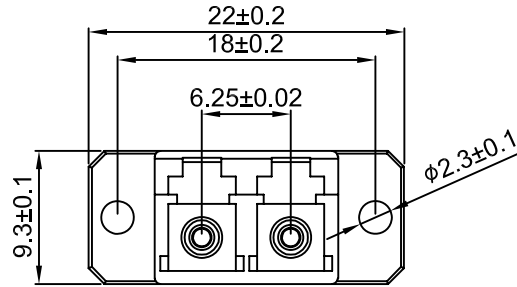

LC Duplex Adapter

Application

- Telecom network
- Ethernet network
- Optical communication equipment
- Local Area Networks(LANs)
- Data processing networks

Specification:

Items	Insertion Loss	Mechanical resistance	Repeatability	Operating Temperature
SM/PC	≤0.2dB	200-600g	<0.2dB(1000times)	-40℃~+85℃
SM/APC	≤0.2dB	200-600g	<0.2dB(1000times)	-40℃~+85℃
MM/PC	≤0.2dB	200-600g	<0.2dB(1000times)	-40℃~+85℃

A B C D E F G H

Technical Requirements:

1.The dimensions showing on the drawing are just for reference.

Title	LC Duplex adapter with flange		
Drawing	Steven	Item No	
Check	Henry	Drawing No:	
Approval	Williams		曦和光电科技有限公司
Date	2018	Page: 1-1	XH Opto Tech Co.,LTd

1
2
3
4
5
6

A B C D E F G H

1
2
3
4
5
6

Technical Requirements:

1.The dimensions showing on the drawing are just for reference.

Title	LC Duplex adapter without flange		
Drawing	Steven	Item No	
Check	Henry	Drawing No:	
Approval	Williams		曦和光电科技有限公司
Date	2018	Page: 1-1	XH Opto Tech Co.,LTd