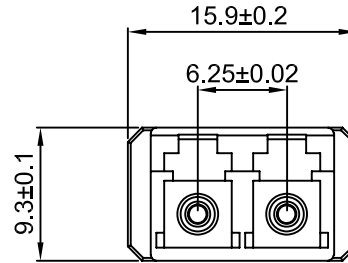

A B C D E F G H

Technical Requirements:

1.The dimensions showing on the drawing are just for reference.

Title	LC Duplex adapter with flange		
Drawing	Steven	Item No	
Check	Henry	Drawing No:	
Approval	Williams		曦和光电科技有限公司
Date	2018	Page: 1-1	XH Opto Tech Co.,LTd

1
2
3
4
5
6

A B C D E F G H

1
2
3
4
5
6

Technical Requirements:

1.The dimensions showing on the drawing are just for reference.

Title	LC Duplex adapter without flange		
Drawing	Steven	Item No	
Check	Henry	Drawing No:	
Approval	Williams		曦和光电科技有限公司
Date	2018	Page: 1-1	XH Opto Tech Co.,LTd

A B C D E F G H

Technical Requirements:

1.The dimensions showing on the drawing are just for reference.

Title	One body LC Duplex adapter wiht flange		
Drawing	Steven	Item No	
Check	Henry	Drawing No:	
Approval	Williams		曦和光电科技有限公司
Date	2018	Page: 1-1	XH Opto Tech Co.,LTd