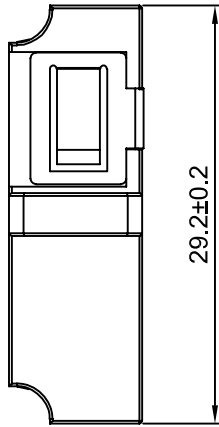

A B C D E F G H

Technical Requirements:

1.The dimensions showing on the drawing are just for reference.

Title	LC Duplex adapter with flange		
Drawing	Steven	Item No	
Check	Henry	Drawing No:	
Approval	Williams		曦和光电科技有限公司
Date	2018	Page: 1-1	XH Opto Tech Co.,LTd

1
2
3
4
5
6

A B C D E F G H

1
2
3
4
5
6

Technical Requirements:

1.The dimensions showing on the drawing are just for reference.

Title	LC Duplex adapter without flange		
Drawing	Steven	Item No	
Check	Henry	Drawing No:	
Approval	Williams		曦和光电科技有限公司
Date	2018	Page: 1-1	XH Opto Tech Co.,LTd

A B C D E F G H

Technical Requirements:

1.The dimensions showing on the drawing are just for reference.

Title	One body LC Duplex adapter wiht flange		
Drawing	Steven	Item No	
Check	Henry	Drawing No:	
Approval	Williams		曦和光电科技有限公司
Date	2018	Page: 1-1	XH Opto Tech Co.,LTd