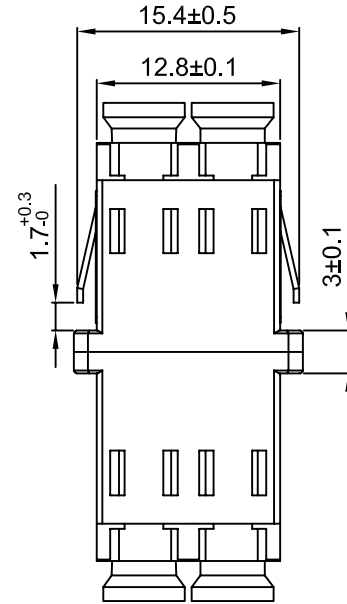

A B C D E F G H

Technical Requirements:

1.The dimensions showing on the drawing are just for reference.

Title	LC Duplex adapter with flange		
Drawing	Steven	Item No	
Check	Henry	Drawing No:	
Approval	Williams		曦和光电科技有限公司
Date	2018	Page: 1-1	XH Opto Tech Co.,LTd

1
2
3
4
5
6

A B C D E F G H

1
2
3
4
5
6

Technical Requirements:

1.The dimensions showing on the drawing are just for reference.

Title	LC Duplex adapter without flange		
Drawing	Steven	Item No	
Check	Henry	Drawing No:	
Approval	Williams		曦和光电科技有限公司
Date	2018	Page: 1-1	XH Opto Tech Co.,LTd

A B C D E F G H

Technical Requirements:

1.The dimensions showing on the drawing are just for reference.

Title	One body LC Duplex adapter wiht flange		
Drawing	Steven	Item No	
Check	Henry	Drawing No:	
Approval	Williams		曦和光电科技有限公司
Date	2018	Page: 1-1	XH Opto Tech Co.,LTd