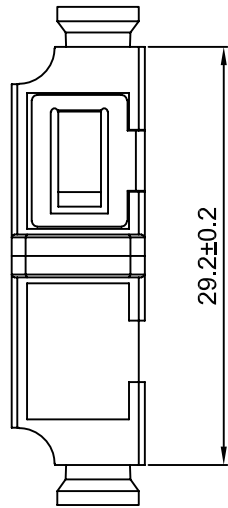

A B C D E F G H

Technical Requirements:

1.The dimensions showing on the drawing are just for reference.

Title	LC Duplex adapter with flange		
Drawing	Steven	Item No	
Check	Henry	Drawing No:	
Approval	Williams		曦和光电科技有限公司
Date	2018	Page: 1-1	XH Opto Tech Co.,LTd

1
2
3
4
5
6

A B C D E F G H

1
2
3
4
5
6

Technical Requirements:

1.The dimensions showing on the drawing are just for reference.

Title	LC Duplex adapter without flange		
Drawing	Steven	Item No	
Check	Henry	Drawing No:	
Approval	Williams		曦和光电科技有限公司
Date	2018	Page: 1-1	XH Opto Tech Co.,LTd