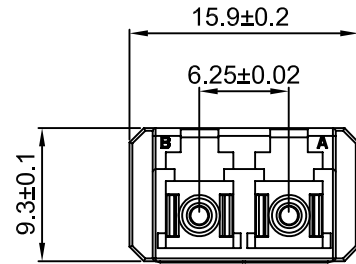

1
2
3
4
5
6

A B C D E F G H

1
2
3
4
5
6

Technical Requirements:

1.The dimensions showing on the drawing are just for reference.

Title	LC Duplex adapter without flange		
Drawing	Steven	Item No	
Check	Henry	Drawing No:	
Approval	Williams		曦和光电科技有限公司
Date	2018	Page: 1-1	XH Opto Tech Co.,LTd

A B C D E F G H

Technical Requirements:

1.The dimensions showing on the drawing are just for reference.

Title	One body LC Duplex adapter wiht flange		
Drawing	Steven	Item No	
Check	Henry	Drawing No:	
Approval	Williams		曦和光电科技有限公司
Date	2018	Page: 1-1	XH Opto Tech Co.,LTd

2

3

4

5

6

Technical Requirements:

1.The dimensions showing on the drawing are just for reference.

Title	One body LC Duplex adapter without flange		
Drawing	Steven	Item No	
Check	Henry	Drawing No:	
Approval	Williams		曦和光电科技有限公司
Date	2018	Page: 1-1	XH Opto Tech Co.,LTd