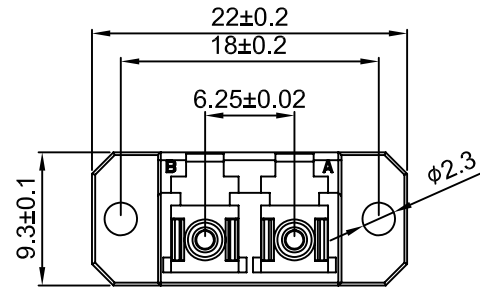

A B C D E F G H

Technical Requirements:

1.The dimensions showing on the drawing are just for reference.

Title	LC Duplex adapter with flange		
Drawing	Steven	Item No	
Check	Henry	Drawing No:	
Approval	Williams		曦和光电科技有限公司
Date	2018	Page: 1-1	XH Opto Tech Co.,LTd

1
2
3
4
5
6

A B C D E F G H

1
2
3
4
5
6

Technical Requirements:

1.The dimensions showing on the drawing are just for reference.

Title	LC Duplex adapter without flange		
Drawing	Steven	Item No	
Check	Henry	Drawing No:	
Approval	Williams		曦和光电科技有限公司
Date	2018	Page: 1-1	XH Opto Tech Co.,LTd

A B C D E F G H

Technical Requirements:

1.The dimensions showing on the drawing are just for reference.

Title	One body LC Duplex adapter wiht flange		
Drawing	Steven	Item No	
Check	Henry	Drawing No:	
Approval	Williams		曦和光电科技有限公司
Date	2018	Page: 1-1	XH Opto Tech Co.,LTd