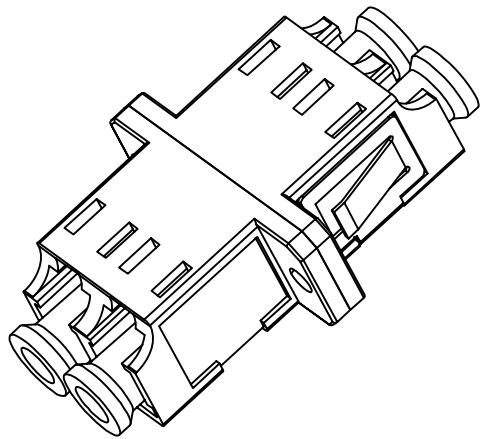

LC Duplex Adapter

LC/PC ,LC/APC Duplex Adapter

Description

LC Duplex Adapter can be instead of two simplex adapters, can significantly reduce the product size, suitable for all kinds of compact module installations.

LC Duplex Adapter

Application

- Telecom network
- Ethernet network
- Optical communication equipment
- Local Area Networks(LANs)
- Data processing networks

Specification:

Items	Insertion Loss	Mechanical resistance	Repeatability	Operating Temperature
SM/PC	≤0.2dB	200-600g	<0.2dB(1000times)	-40℃~+85℃
SM/APC	≤0.2dB	200-600g	<0.2dB(1000times)	-40℃~+85℃
MM/PC	≤0.2dB	200-600g	<0.2dB(1000times)	-40℃~+85℃

A B C D E F G H

Technical Requirements:

1.The dimensions showing on the drawing are just for reference.

Title	LC Duplex adapter with flange		
Drawing	Steven	Item No	
Check	Henry	Drawing No:	
Approval	Williams		曦和光电科技有限公司
Date	2018	Page: 1-1	XH Opto Tech Co.,LTd

1
2
3
4
5
6

A B C D E F G H

1
2
3
4
5
6

Technical Requirements:

1.The dimensions showing on the drawing are just for reference.

Title	LC Duplex adapter without flange		
Drawing	Steven	Item No	
Check	Henry	Drawing No:	
Approval	Williams		曦和光电科技有限公司
Date	2018	Page: 1-1	XH Opto Tech Co.,LTd