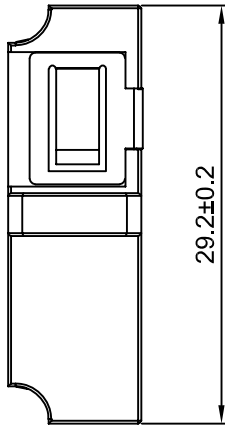

1
2
3
4
5
6

A B C D E F G H

1
2
3
4
5
6

Technical Requirements:

1.The dimensions showing on the drawing are just for reference.

Title	LC Duplex adapter without flange		
Drawing	Steven	Item No	
Check	Henry	Drawing No:	
Approval	Williams		曦和光电科技有限公司
Date	2018	Page: 1-1	XH Opto Tech Co.,LTd

A B C D E F G H

Technical Requirements:

1.The dimensions showing on the drawing are just for reference.

Title	One body LC Duplex adapter wiht flange		
Drawing	Steven	Item No	
Check	Henry	Drawing No:	
Approval	Williams		曦和光电科技有限公司
Date	2018	Page: 1-1	XH Opto Tech Co.,LTd

1

2

3

4

5

6

A B C D E F G H

1

2

3

4

5

6

Technical Requirements:

1.The dimensions showing on the drawing are just for reference.

Title	One body LC Duplex adapter without flange		
Drawing	Steven	Item No	
Check	Henry	Drawing No:	
Approval	Williams		曦和光电科技有限公司
Date	2018	Page: 1-1	XH Opto Tech Co.,LTd