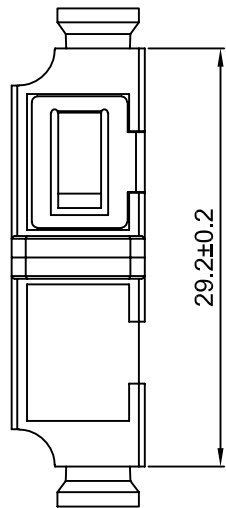

LC Duplex Adapter

Application

- Telecom network
- Ethernet network
- Optical communication equipment
- Local Area Networks(LANs)
- Data processing networks

Specification:

Items	Insertion Loss	Mechanical resistance	Repeatability	Operating Temperature
SM/PC	≤0.2dB	200-600g	<0.2dB(1000times)	-40℃~+85℃
SM/APC	≤0.2dB	200-600g	<0.2dB(1000times)	-40℃~+85℃
MM/PC	≤0.2dB	200-600g	<0.2dB(1000times)	-40℃~+85℃

A B C D E F G H

Technical Requirements:

1.The dimensions showing on the drawing are just for reference.

Title	LC Duplex adapter with flange		
Drawing	Steven	Item No	
Check	Henry	Drawing No:	
Approval	Williams		曦和光电科技有限公司
Date	2018	Page: 1-1	XH Opto Tech Co.,LTd

1
2
3
4
5
6

A B C D E F G H

1
2
3
4
5
6

Technical Requirements:

1.The dimensions showing on the drawing are just for reference.

Title	LC Duplex adapter without flange		
Drawing	Steven	Item No	
Check	Henry	Drawing No:	
Approval	Williams		曦和光电科技有限公司
Date	2018	Page: 1-1	XH Opto Tech Co.,LTd